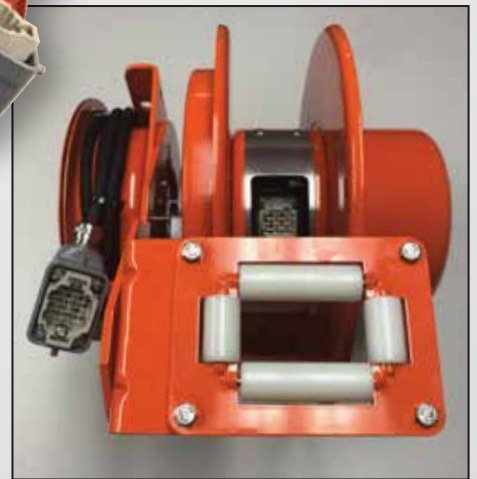

# ABB Pendant Cable Reel

## Get Your ABB Paint Robot Pendant Cables Off the Floor

### Get an ABB Paint Type Pendant Cable Reel

- Horizontal or vertical mounting.
- Reels do not come with pendant cable
- Customer uses their own pendant cable - up to 30m/100 ft.
- Reels come with 10 ft. pigtail cable to controller
- Custom pigtail cable lengths are available
- All reels come with Harting connectors
- 2 year warranty

### ABB X9100-V-IRC5P-10PT Vertical Pendant Reel

For Pendant Models 3HNA012283-001; 3HNA024941-001

For Use with Pendant Cable Model 3HNA008698-001

*For More Information Contact:*